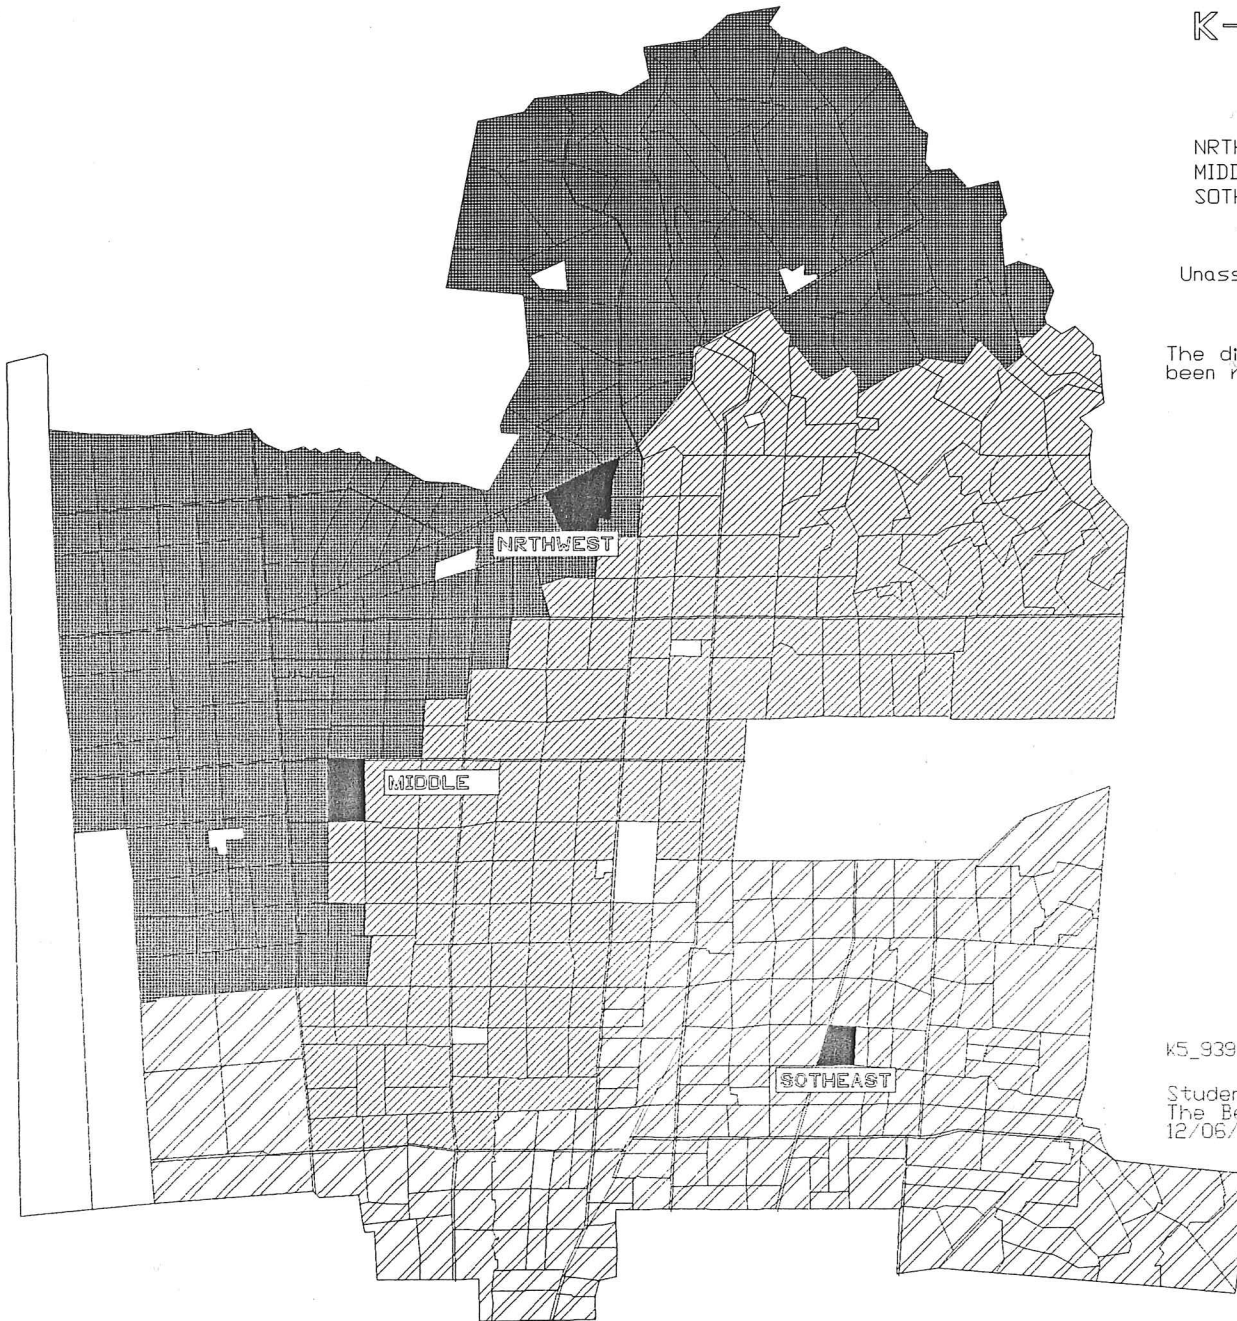

K-5 E.S. THREE-ZONE

	31.8%	40.8%	13.1%	#	Avg	#	%
	Whi	Bla	Hsp	Stud	Dist	Cap	Util
NORTHWEST	+0.0%	-6.8*	+7.7%	1166	1.23	1200	97
MIDDLE	+1.1%	+1.8%	-4.4%	1177	1.07	1200	98
SOTHEAST	-1.2%	+5.4*	-3.6%	1077	0.96	1200	90
Total	31.8%	40.8%	13.1%	3420	1.09	3600	95%
Unassignd	0						

The division of the K-5 population has been refined by E. S.

k5_9394nara k5cres.sch k5eliz.pre k5eliz

Student Assignment Model produced for
The Berkeley Unified School District.
12/06/93 E. Wicinas (510) 848-1797