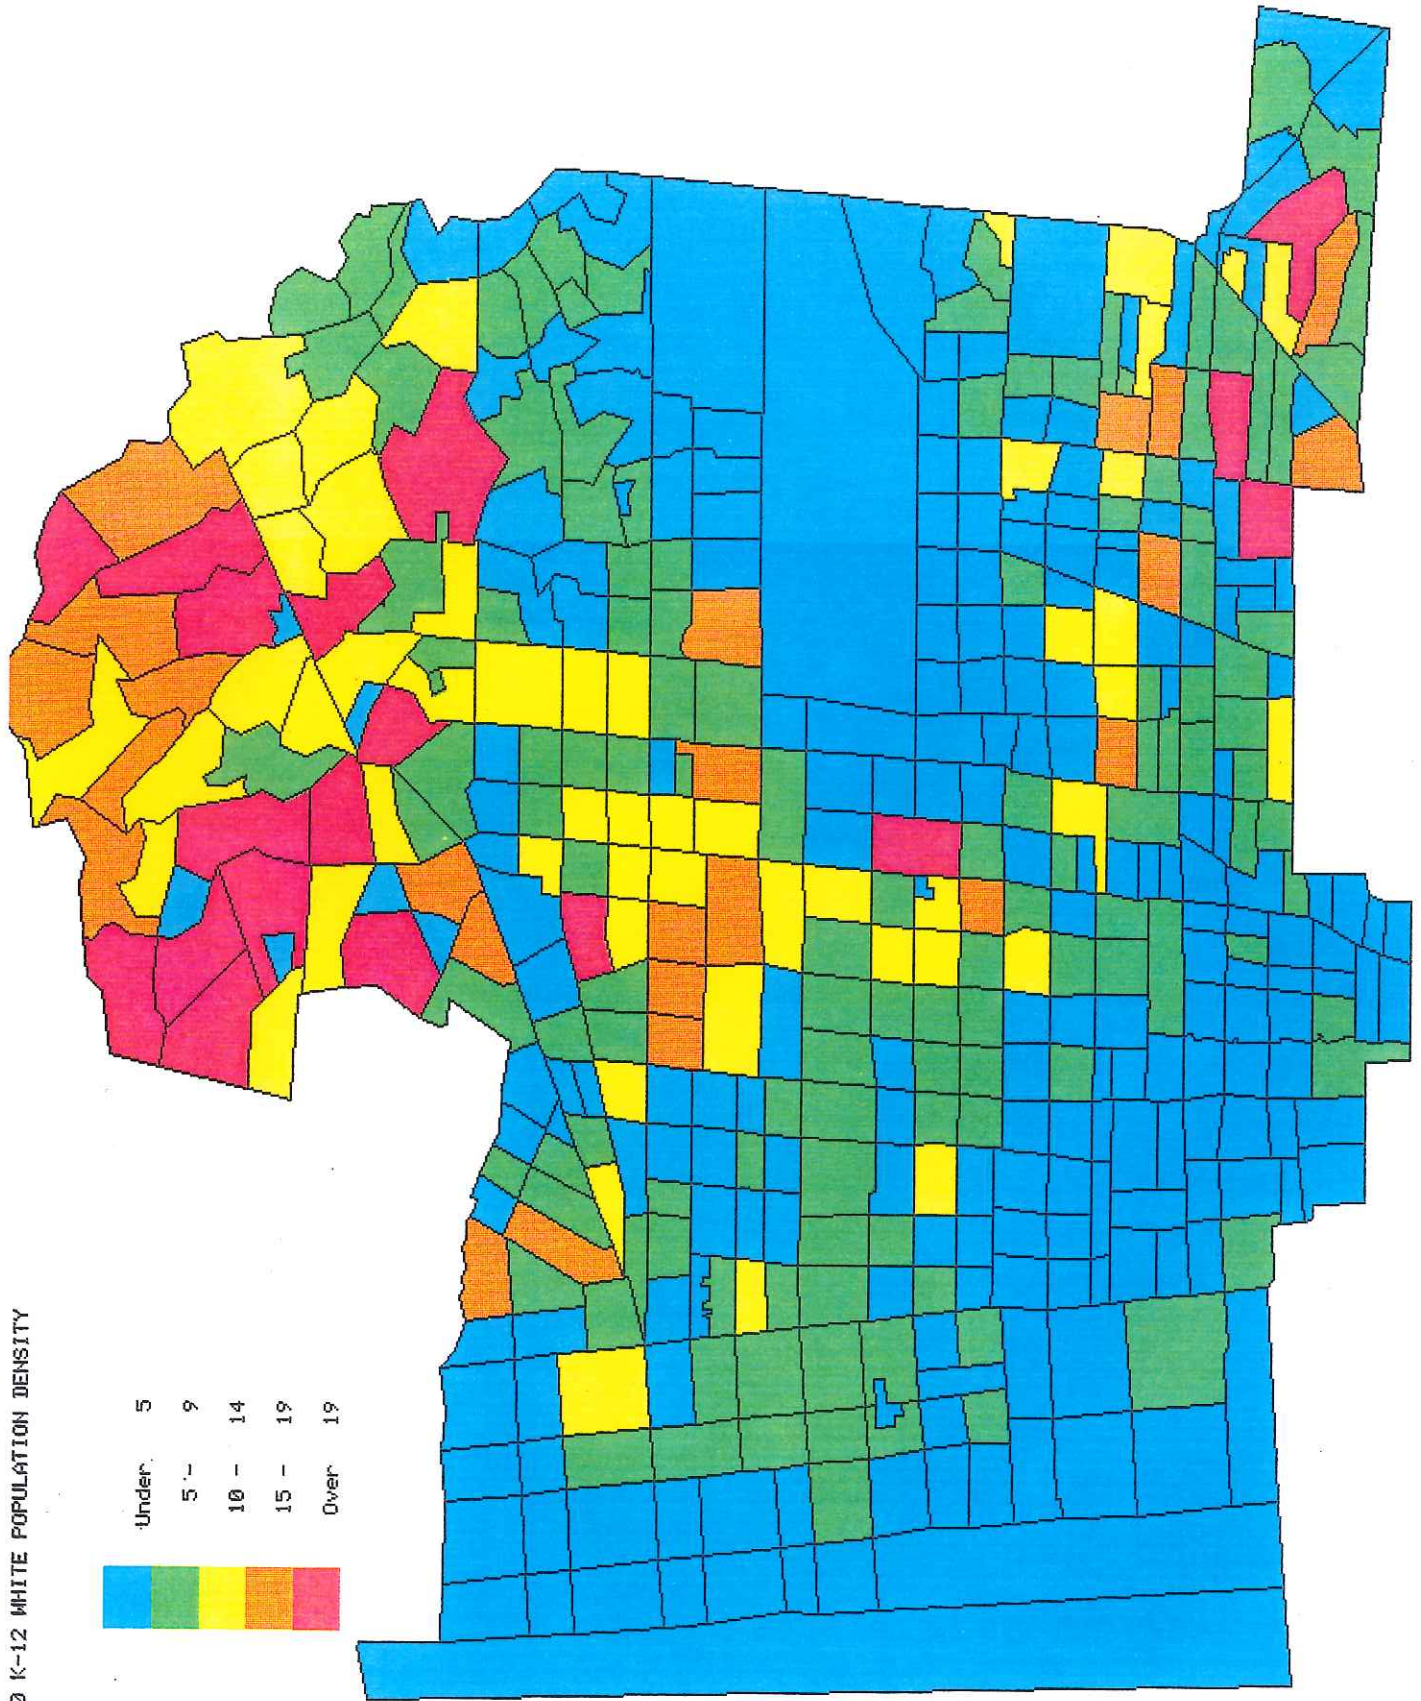

BERKELEY UNIFIED SCHOOL DISTRICT
1990 K-12 POPULATION DENSITY

1990 K-12 WHITE POPULATION DENSITY

1990 K-12 BLACK POPULATION DENSITY

1990 K-12 HISPANIC POPULATION DENSITY

BERKELEY UNIFIED SCHOOL DISTRICT
K-5 MODEL, 2/92 DATA W/INTR-DIST, 13 SCH, 11/21/92