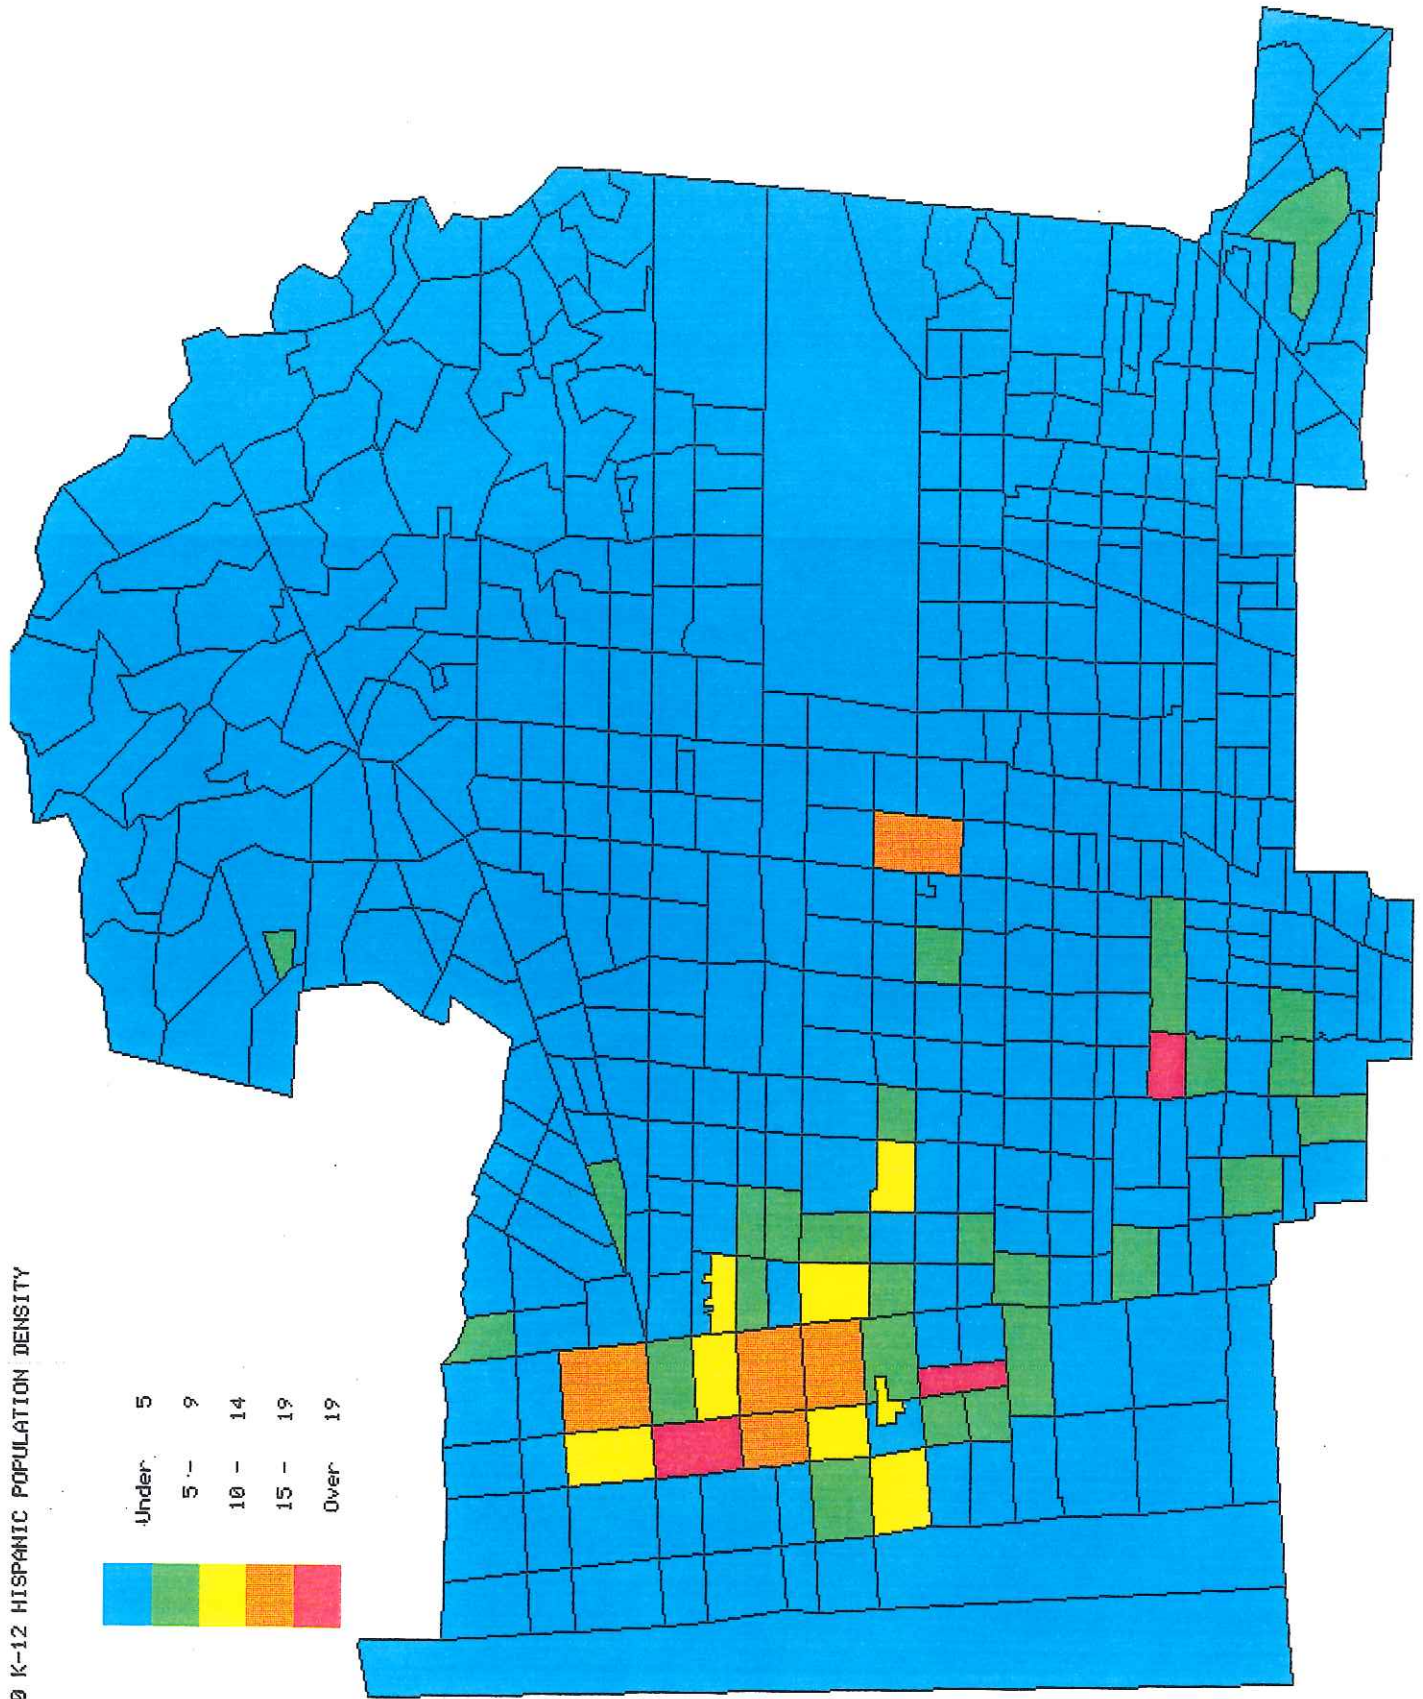

BERKELEY UNIFIED SCHOOL DISTRICT
1990 K-12 POPULATION DENSITY

1990 K-12 WHITE POPULATION DENSITY

1990 K-12 BLACK POPULATION DENSITY

1990 K-12 HISPANIC POPULATION DENSITY

BERKELEY UNIFIED SCHOOL DISTRICT
K-5 MODEL, 2/92 DATA W/INTR-DIST, 13 SCH, 11/21/92