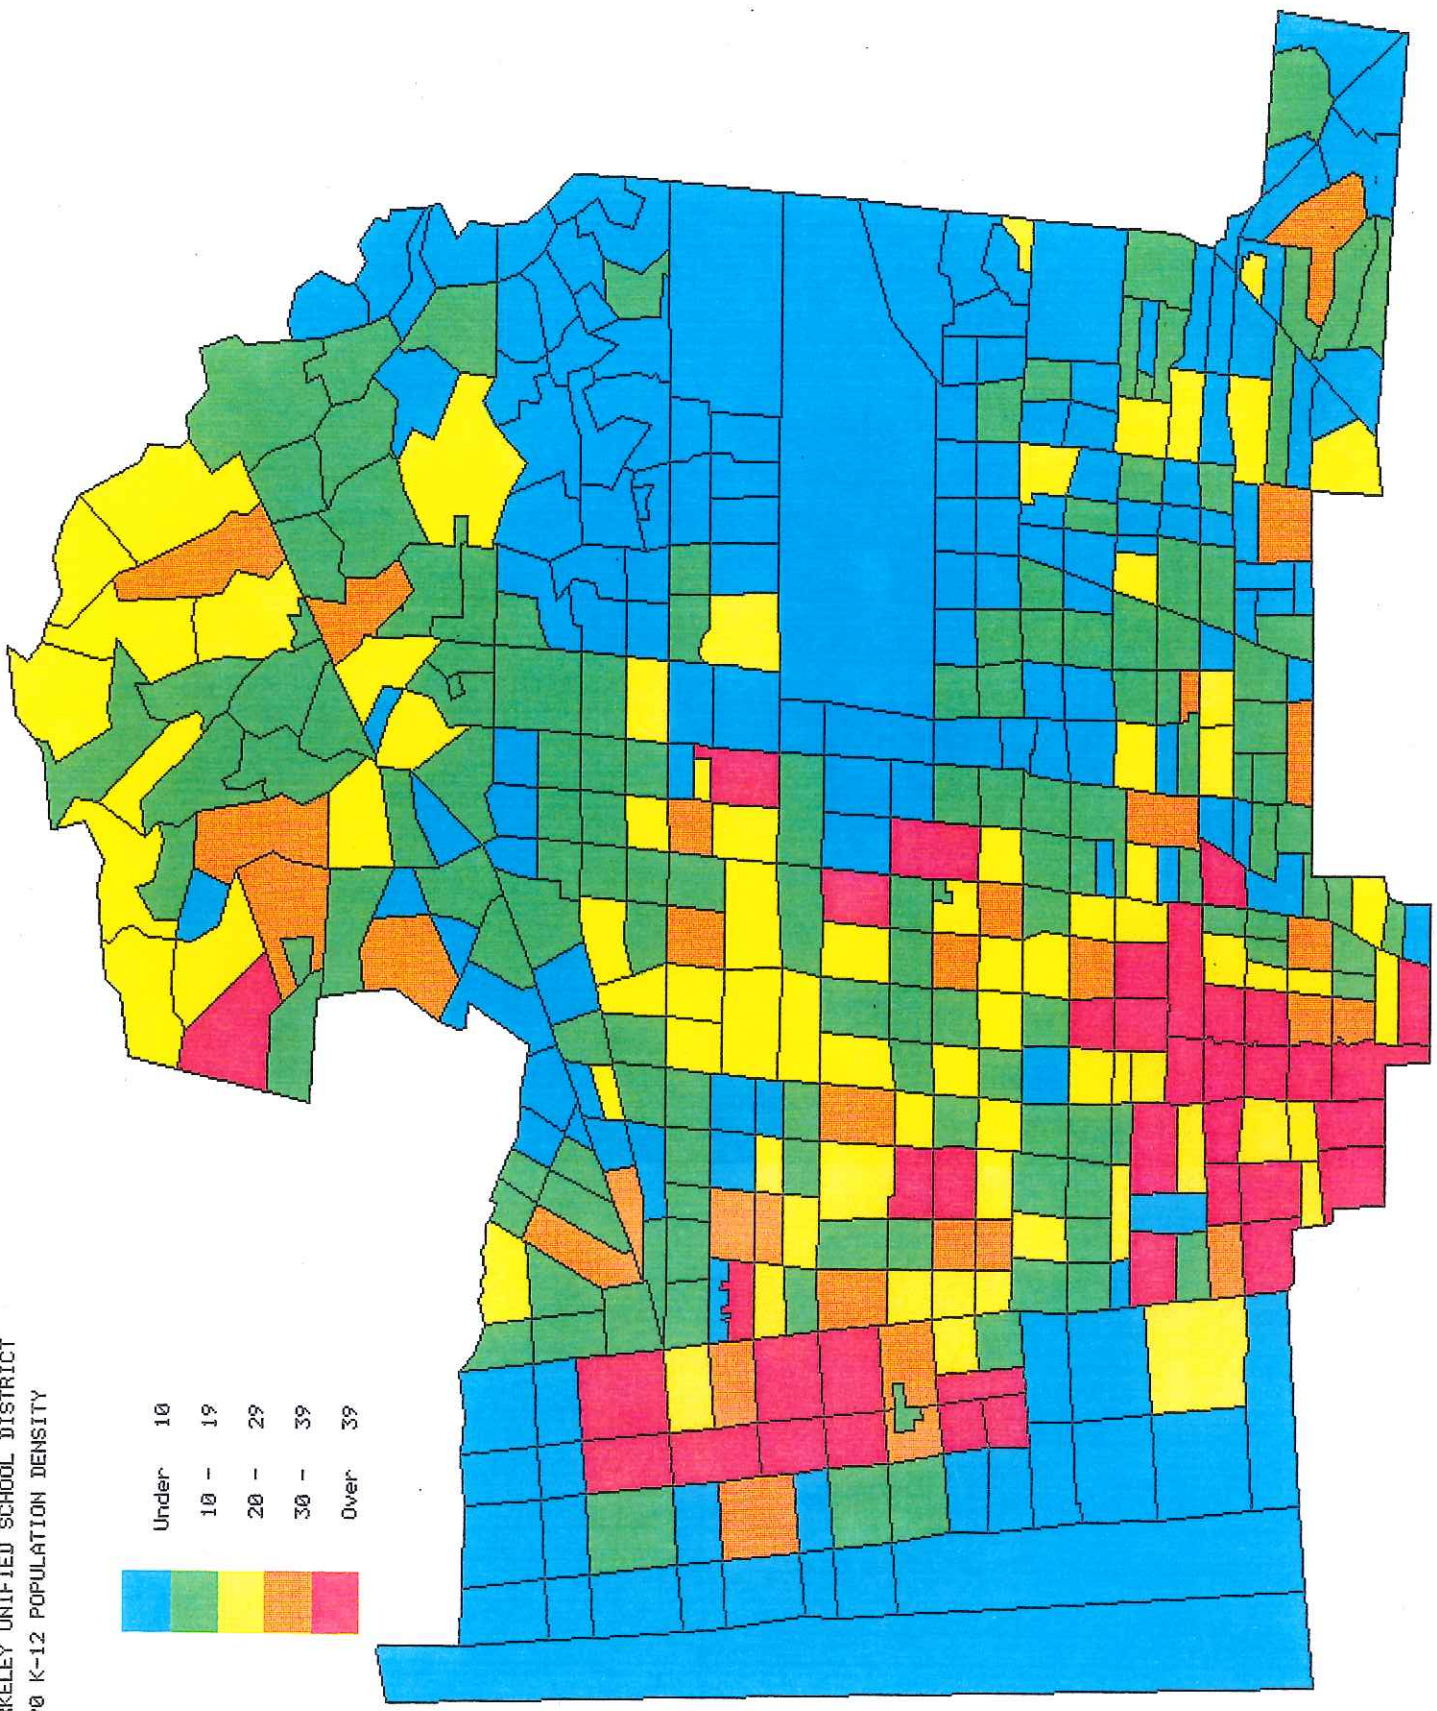

BERKELEY UNIFIED SCHOOL DISTRICT
1990 K-12 POPULATION DENSITY

1990 K-12 WHITE POPULATION DENSITY

1990 K-12 BLACK POPULATION DENSITY

1990 K-12 HISPANIC POPULATION DENSITY

BERKELEY UNIFIED SCHOOL DISTRICT
K-5 MODEL, 2/92 DATA W/INTR-DIST, 13 SCH, 11/21/92