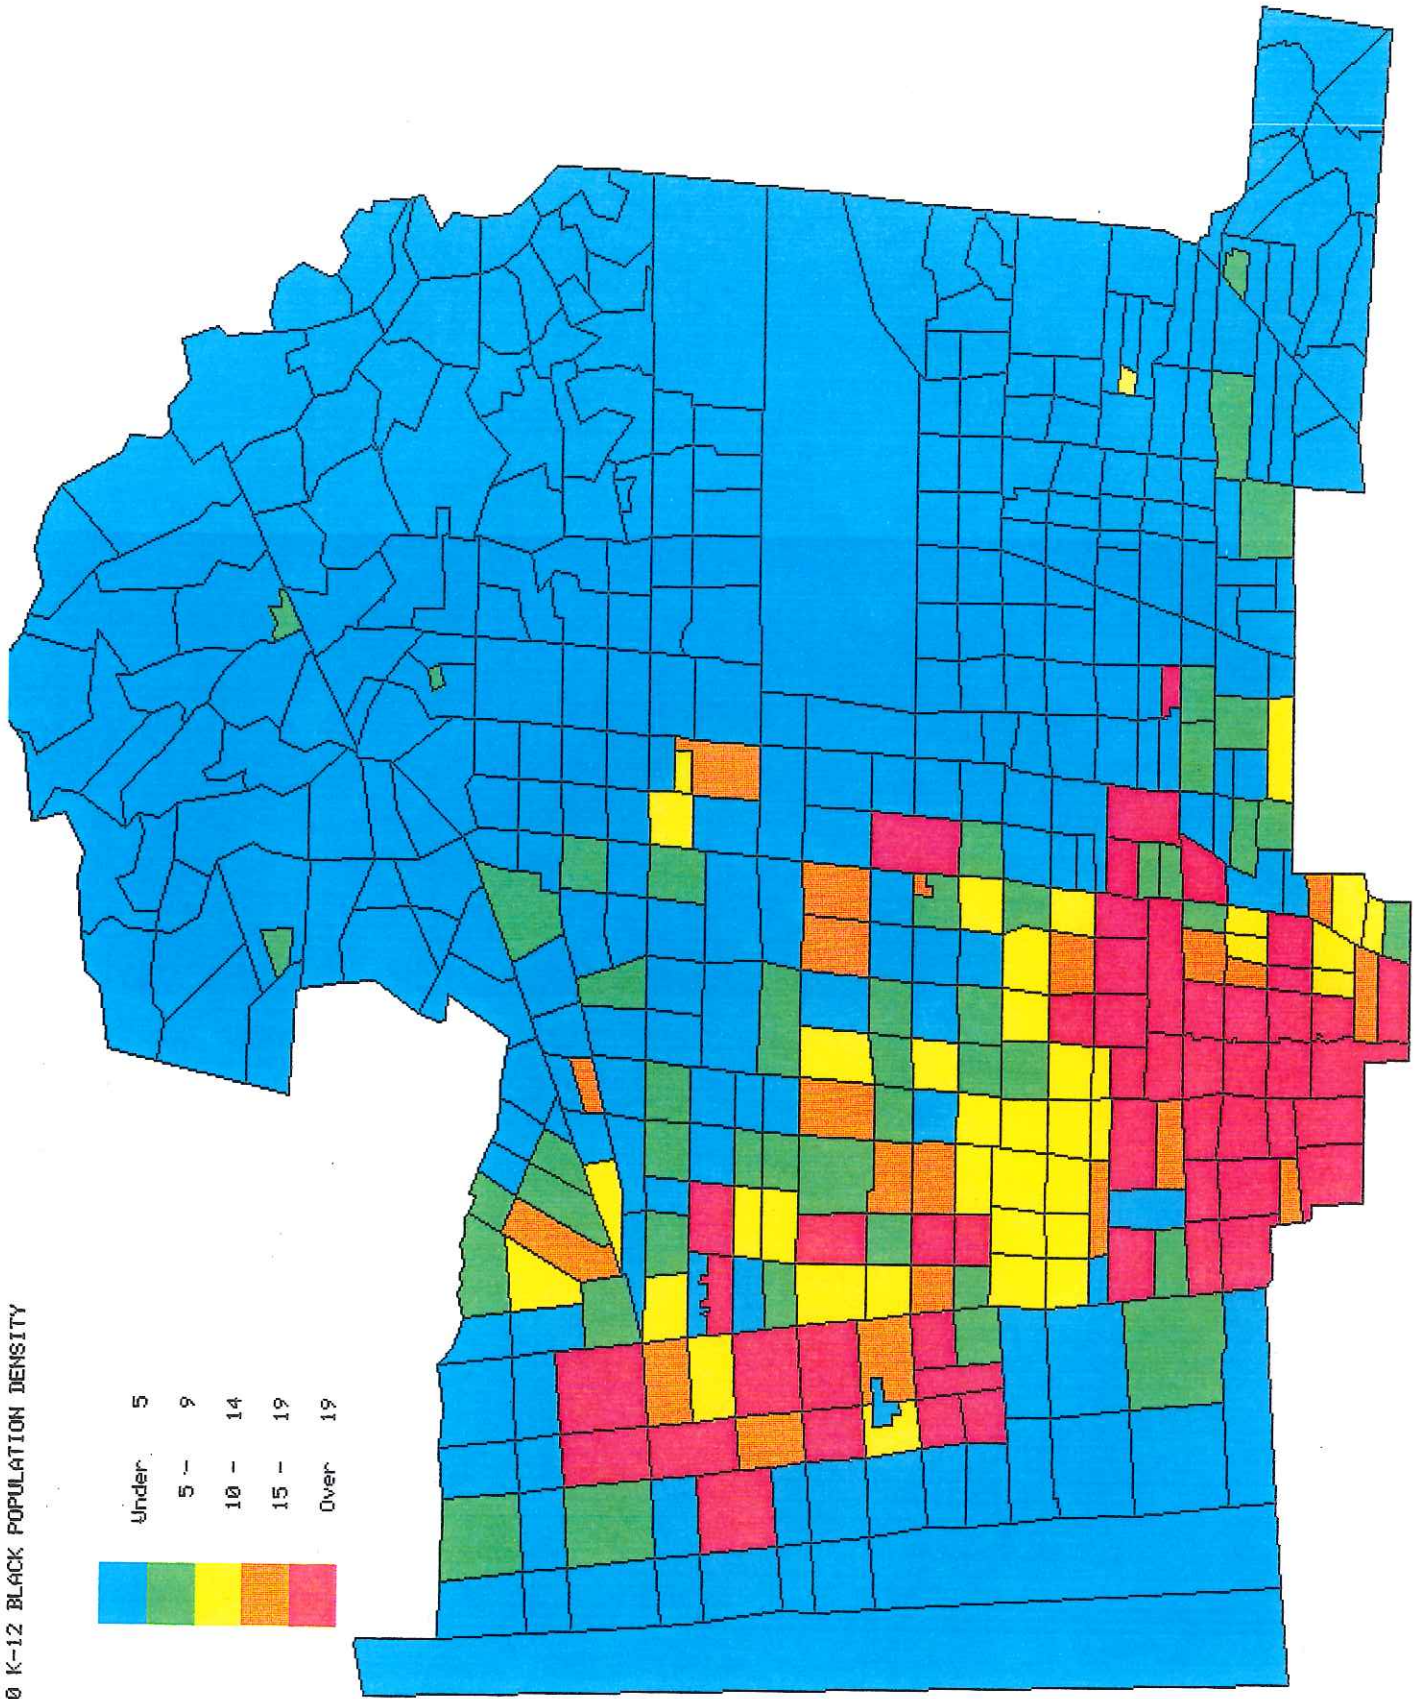

BERKELEY UNIFIED SCHOOL DISTRICT
1990 K-12 POPULATION DENSITY

1990 K-12 WHITE POPULATION DENSITY

1990 K-12 BLACK POPULATION DENSITY

1990 K-12 HISPANIC POPULATION DENSITY

BERKELEY UNIFIED SCHOOL DISTRICT
K-5 MODEL, 2/92 DATA W/INTR-DIST, 13 SCH, 11/21/92